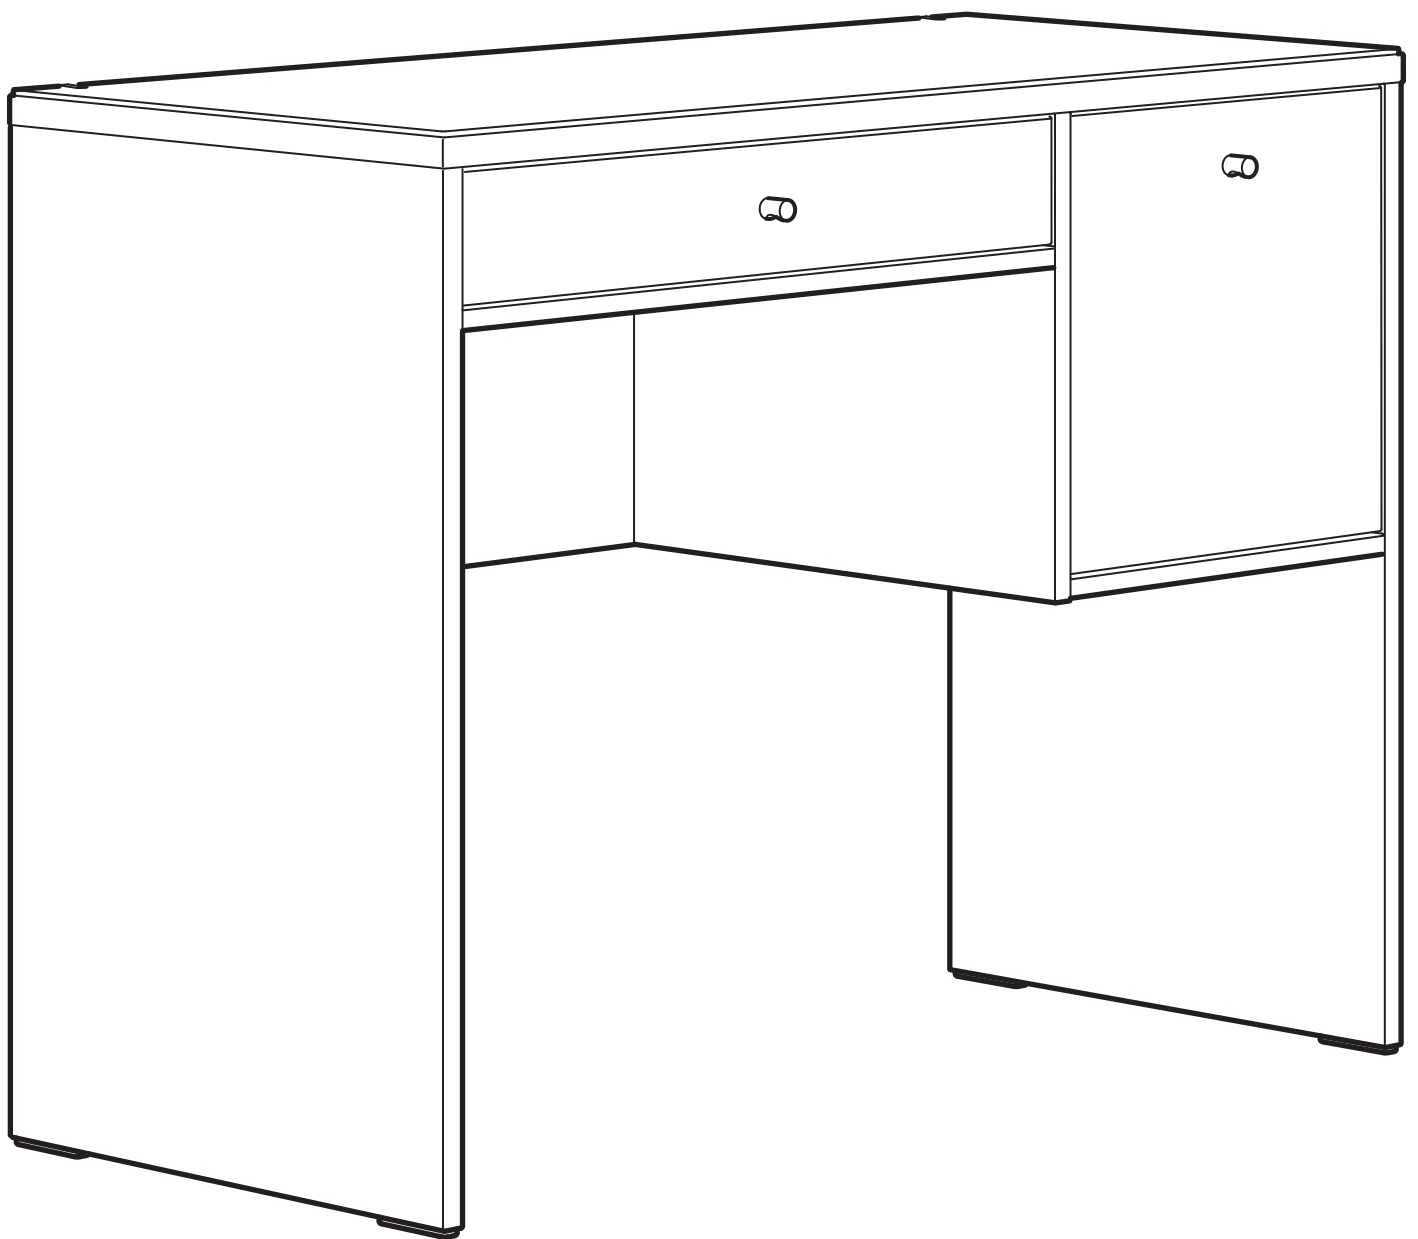

SYVDE

Design and Quality
IKEA of Sweden

English

WARNING – Delicate table - Do not sit on the product.

WARNING – Delicate table - Do not place heavy objects on this product, maximum load 25 kg (55 lb).

Deutsch