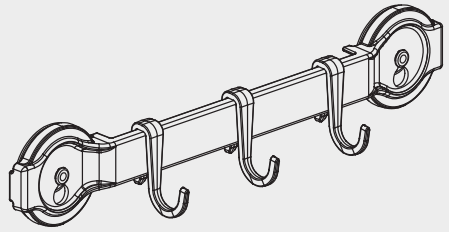

GLÖMSTA

IKEA
Design and Quality
IKEA of Sweden