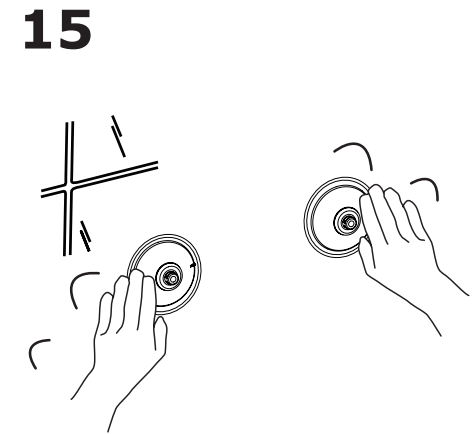

7

16039

© Inter IKEA Systems B.V. 2016 AA-1989216-1

2016-10-03

3 kg (6.6lb)