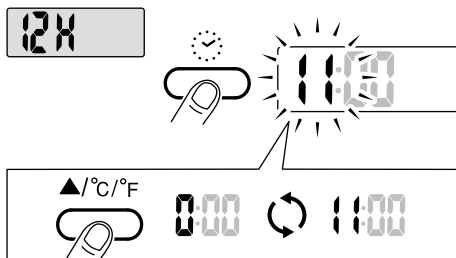

FILMIS

Design and Quality
IKEA of Sweden

 12H

 24H