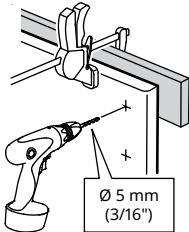

SKRUVSHULT

Design and Quality
IKEA of Sweden

1

128 mm
(5 1/16")

**2**

Ø 5 mm
(3/16")

**3**

106603