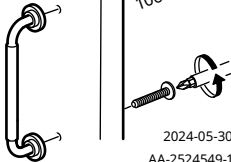

SKRUVSHULT

Design and Quality
IKEA of Sweden

1

128 mm
(5 1/16")

**2**

Ø 5 mm
(3/16")

**3**

106603