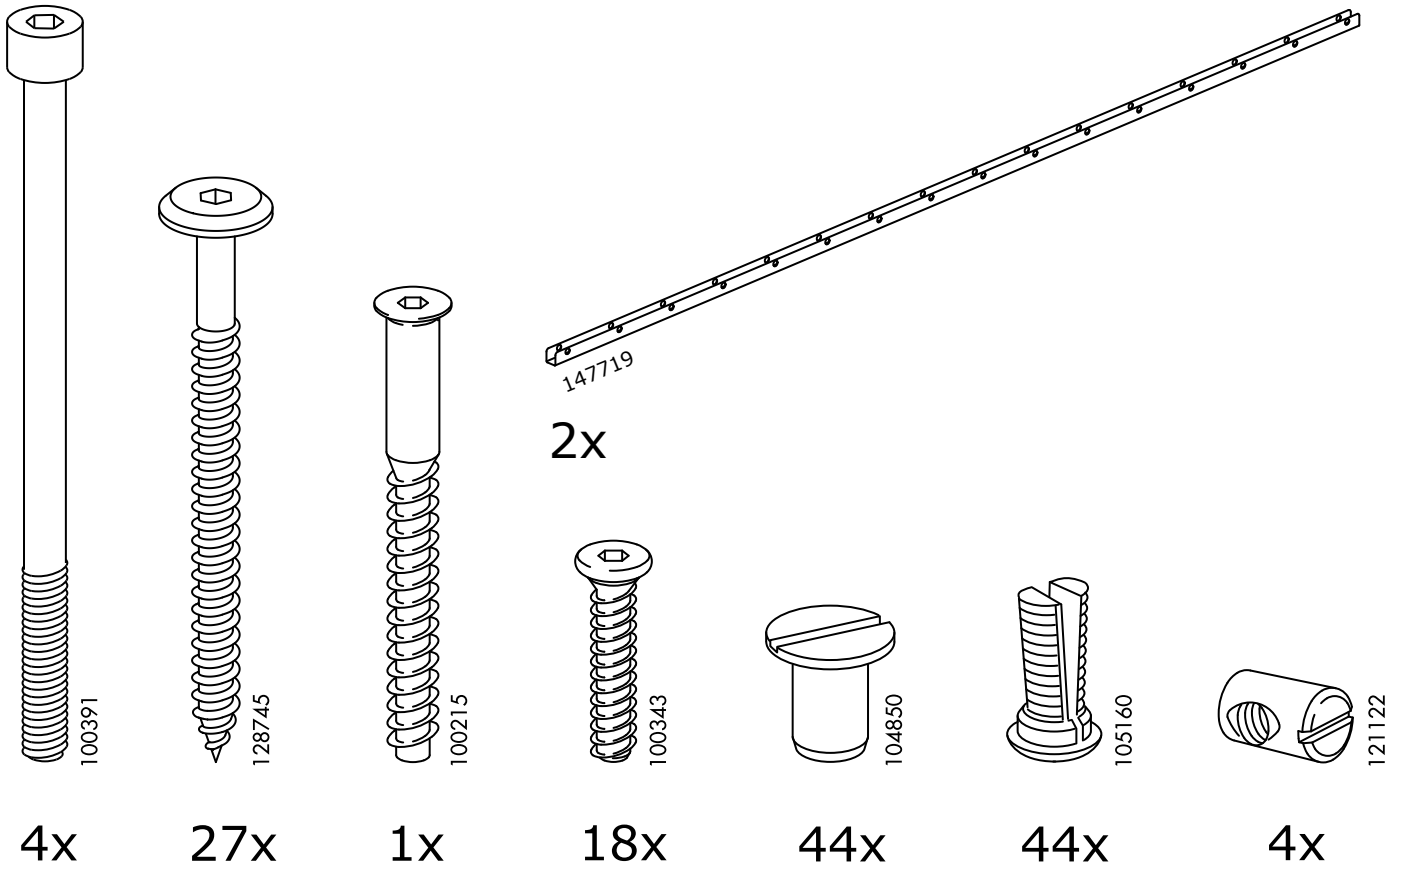

# KURA

90x200

Design and Quality  
IKEA of Sweden

1

100092

121030

3x

128745