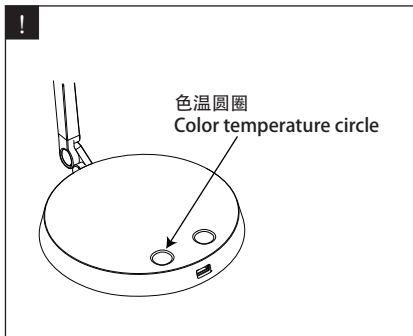

产品主要功能特点：

Main features of the product:

1. 光源健康安全，通过蓝光危害测试；
Light source is healthy and safe, pass blue light hazard testing.
2. 带USB充电接口 (5VDC 2A)；
With USB port (5VDC 2A).
3. 显色指数：Ra≥80，额定功率因数：>0.6；
CRI:Ra≥80, Rated Power Factor:> 0.6.
4. 色温可调范围2700K-5700K，建议夜间使用时将色温调至4000K以下(当蓝色小指示灯亮时为4000K)。长按色温圆圈，实现升高或降低色温。当色温调至4000K时，色温停止变化。松开手指，并再次长按色温圆圈，色温继续变动，直到5700K或2700K(暖光)。

Color temperature range 2700K-5700K. It is recommended color temperature shall be adjusted below 4000K when using at night (Color temperature is 4000K when the small blue indicator light is on). Keep pressing the color temperature circle to get color temperature increased or decreased. Color temperature will stop changing when it comes to 4000K. Release finger and again keep pressing the color temperature circle, color temperature will continue changing to 5700K or 2700K(Warm light).