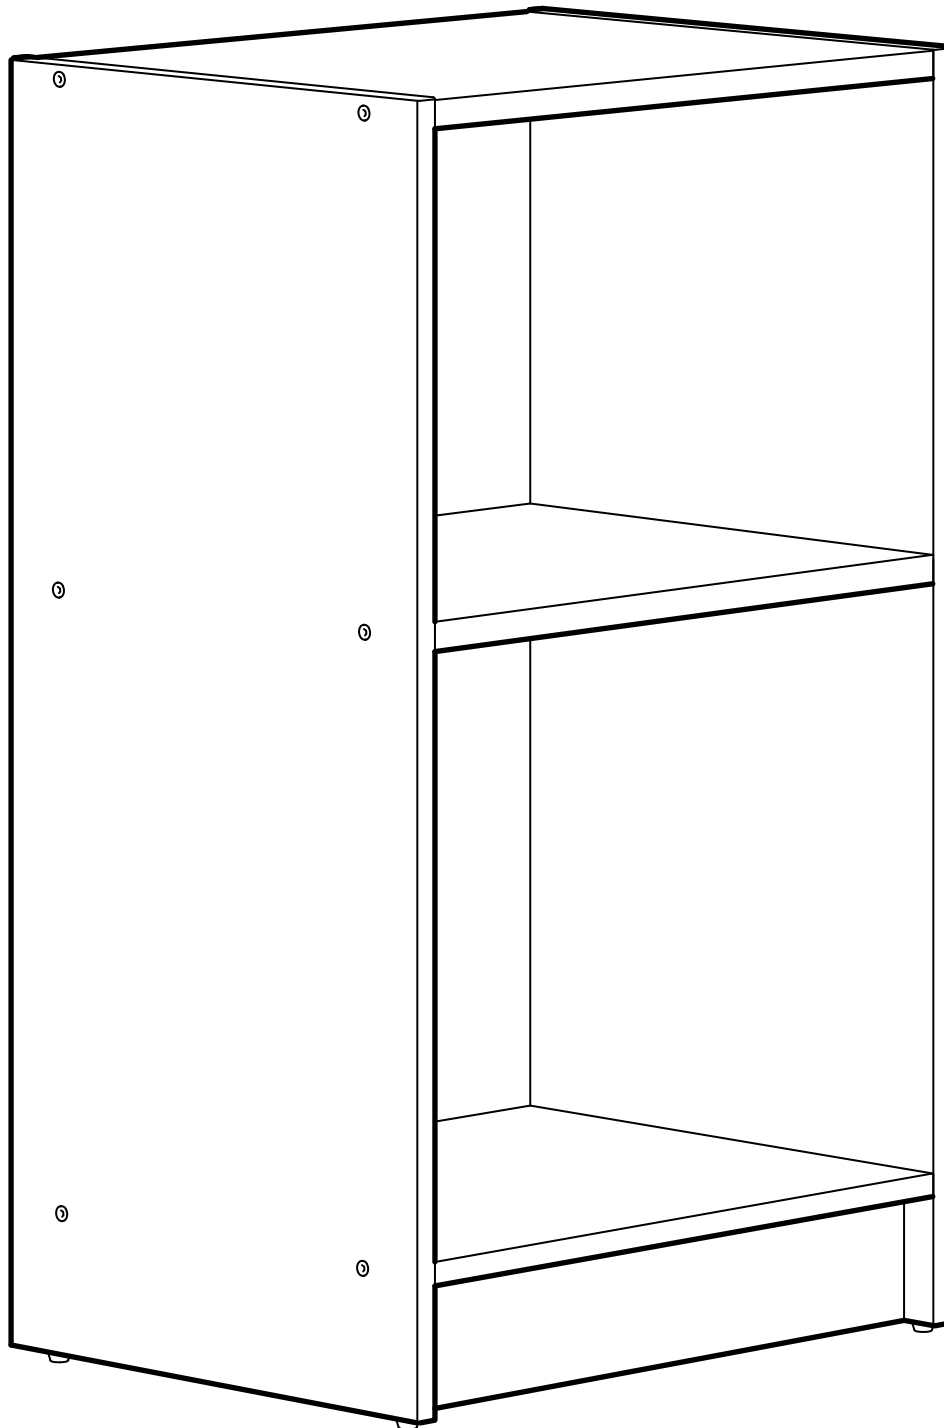

GURSKEN

Design and Quality
IKEA of Sweden

English

WARNING – Delicate table - Do not sit on the product.

WARNING – Delicate table - Do not place heavy objects on this product, maximum load 25 kg (55 lb).

Deutsch