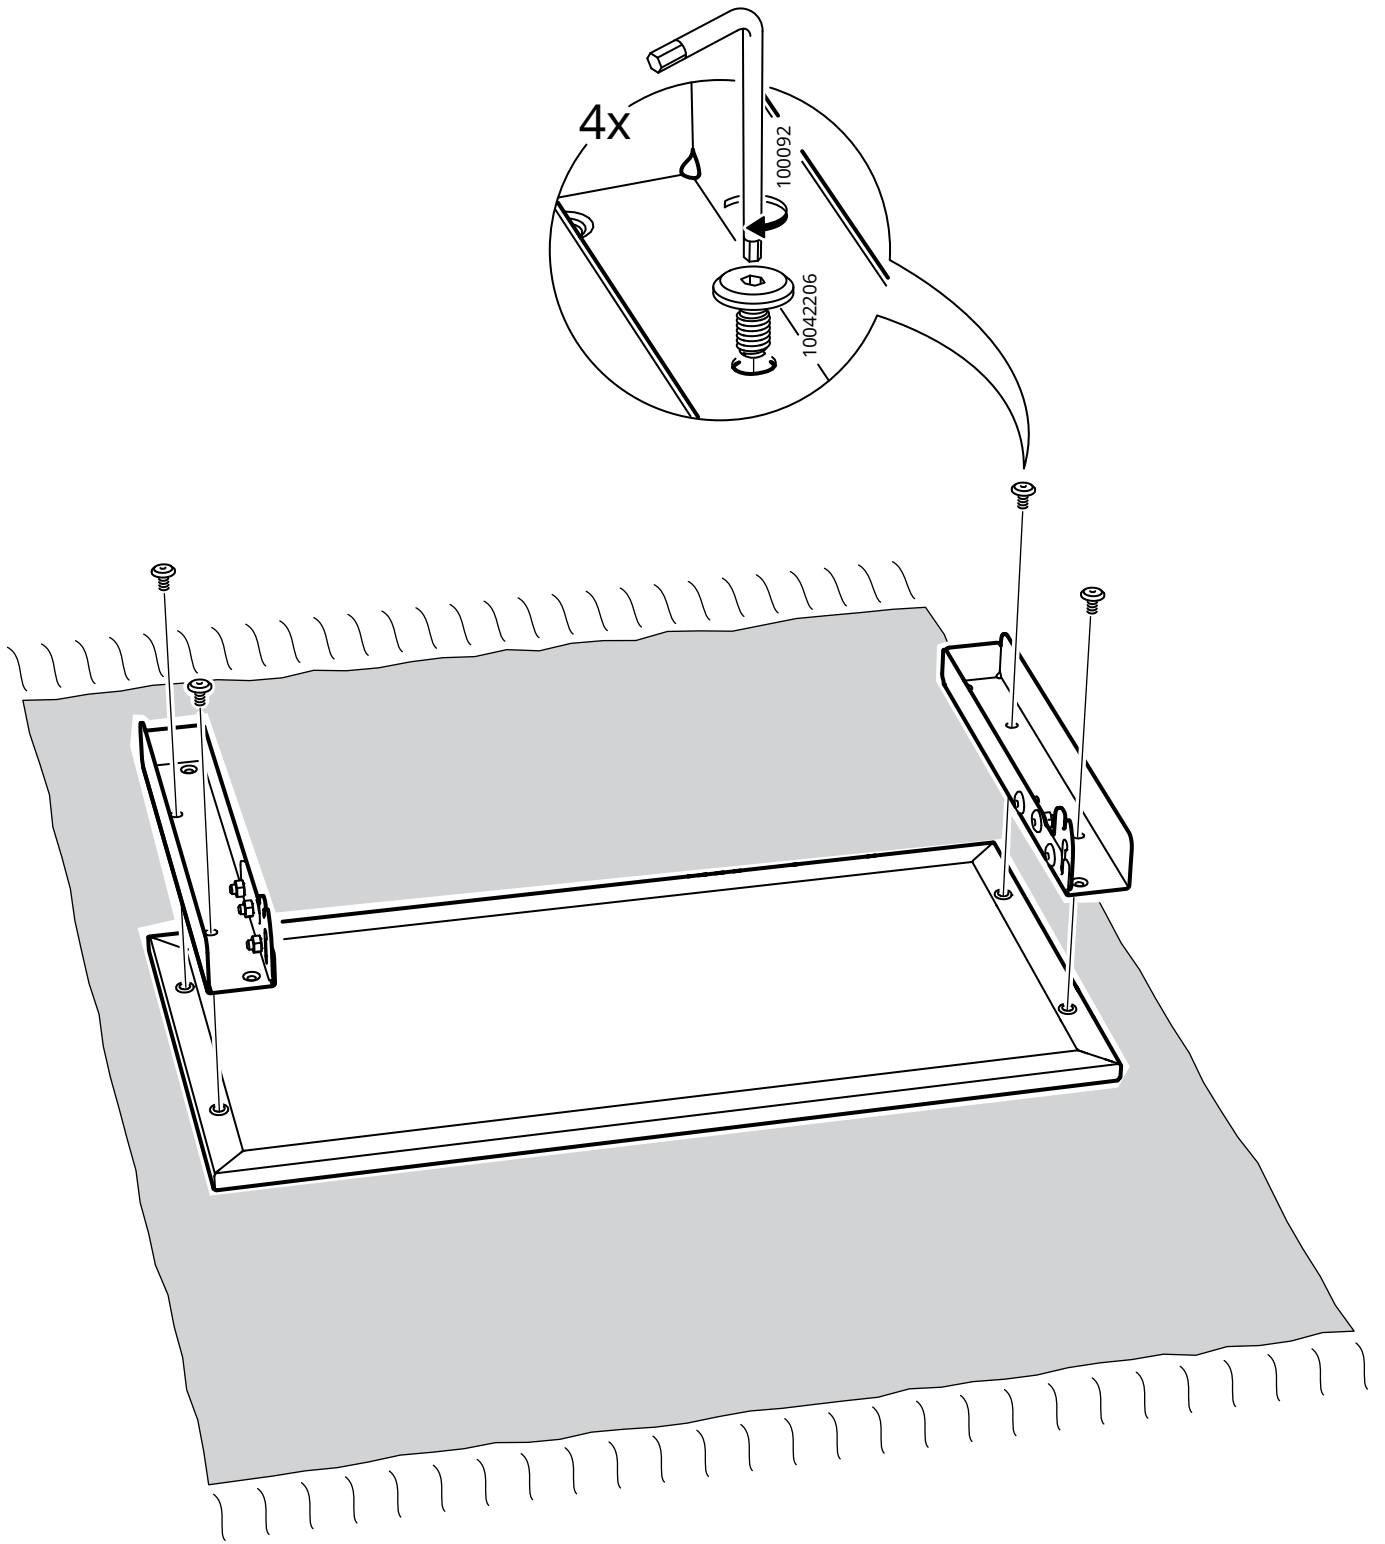

GRILLSKÄR

Design and Quality
IKEA of Sweden

100092

1x

10042206

4x

1

2